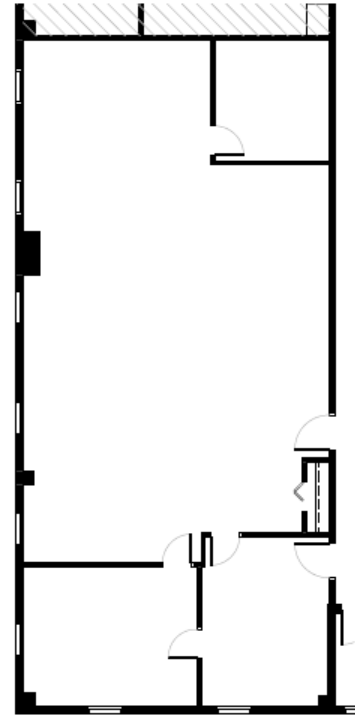

Suite 101: 1,122 RSF

Suite 103: 722 RSF

Suite 105: 632 RSF

Second Floor

Suite 205: 875 RSF

Suite 214: 1,765 RSF

Suite 215: 661 RSF

See attached Floor Plans

o 856.988.8880 c 609-605-3675

annie@veritasrealestate.net

Floor Plan(s) Haddon Medical

Suite 205 – 871 RSF

Suite 214 – 1,765 RSF

Suite 215 – 661 RSF

FOR MORE INFORMATION CONTACT:

Rick Schwartz