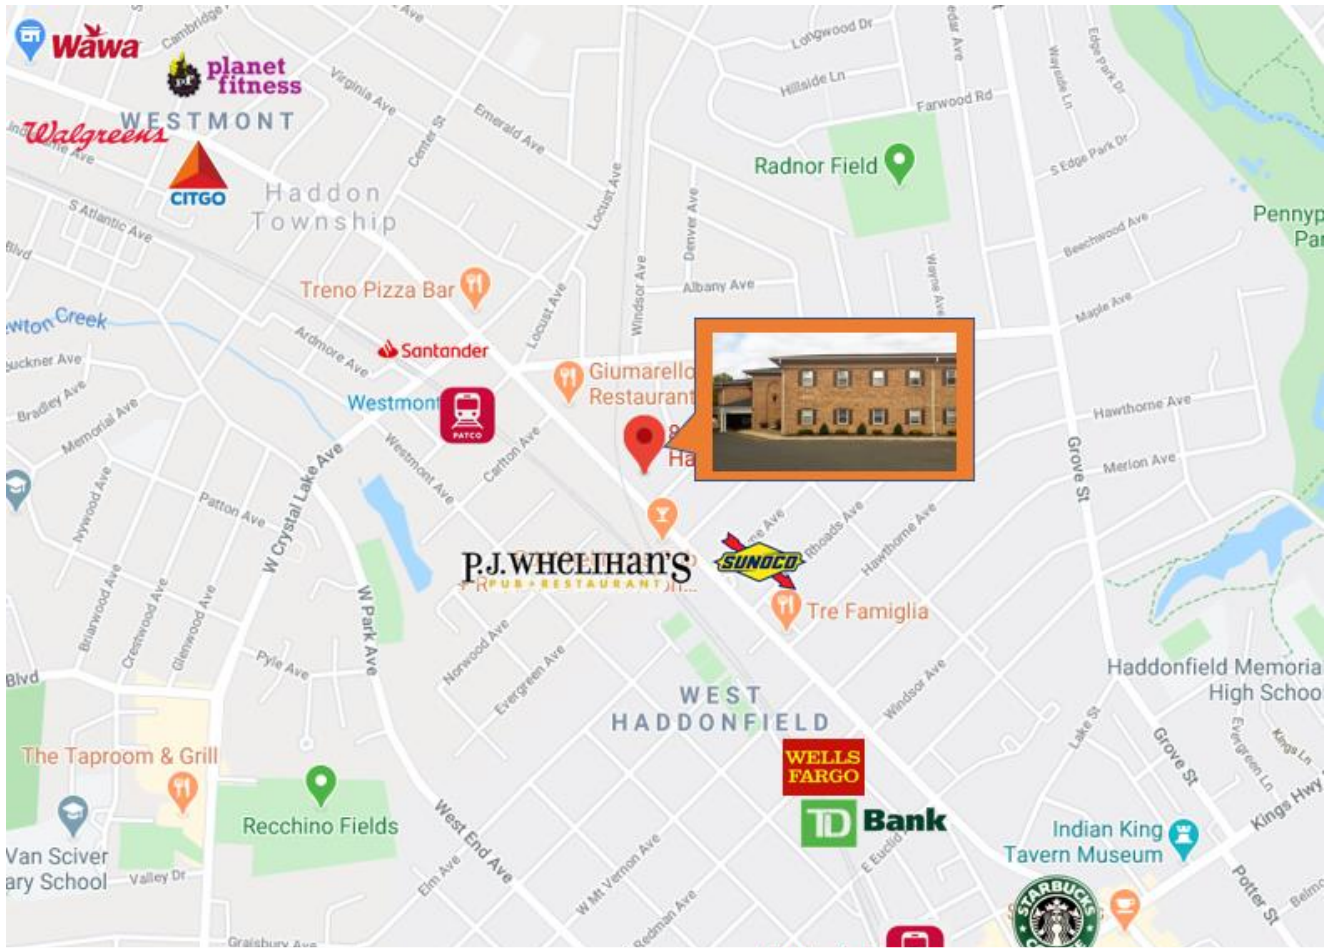

- ✓ 10 minutes to Center City Philadelphia
- ✓ 20 minutes to PHL International Airport
- ✓ Three Patco Stations nearby
- ✓ 80 minutes to New York City

Rick Schwartz

T: 856-988-8880 | C: 856-669-9115 | F: 856-988-8886
rick.schwartz@veritasrealestate.net

Annie Schwartz

T: 856-988-8880 | C: 609-605-3675 | F: 856-988-8886
Annie@veritasrealestate.net