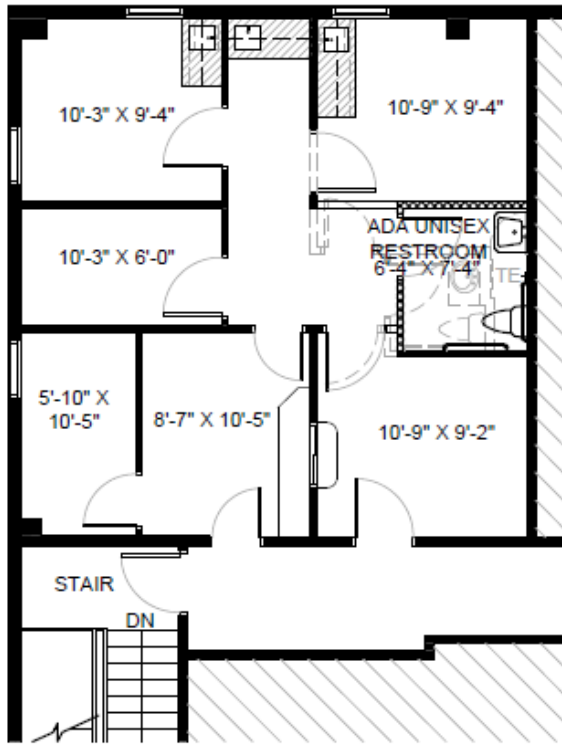

Suite 101: 1,122 RSF

Suite 103: 722 RSF

Suite 105: 632 RSF

Second Floor

Suite 205: 875 RSF

Suite 214: 1,765 RSF

Suite 215: 661 RSF

See attached Floor Plans

o 856.988.8880 c 609-605-3675

annie@veritasrealestate.net

Floor Plan(s) Haddon Medical

Suite 205 – 871 RSF

Suite 214 – 1,765 RSF

Suite 215 – 661 RSF

FOR MORE INFORMATION CONTACT:

Rick Schwartz