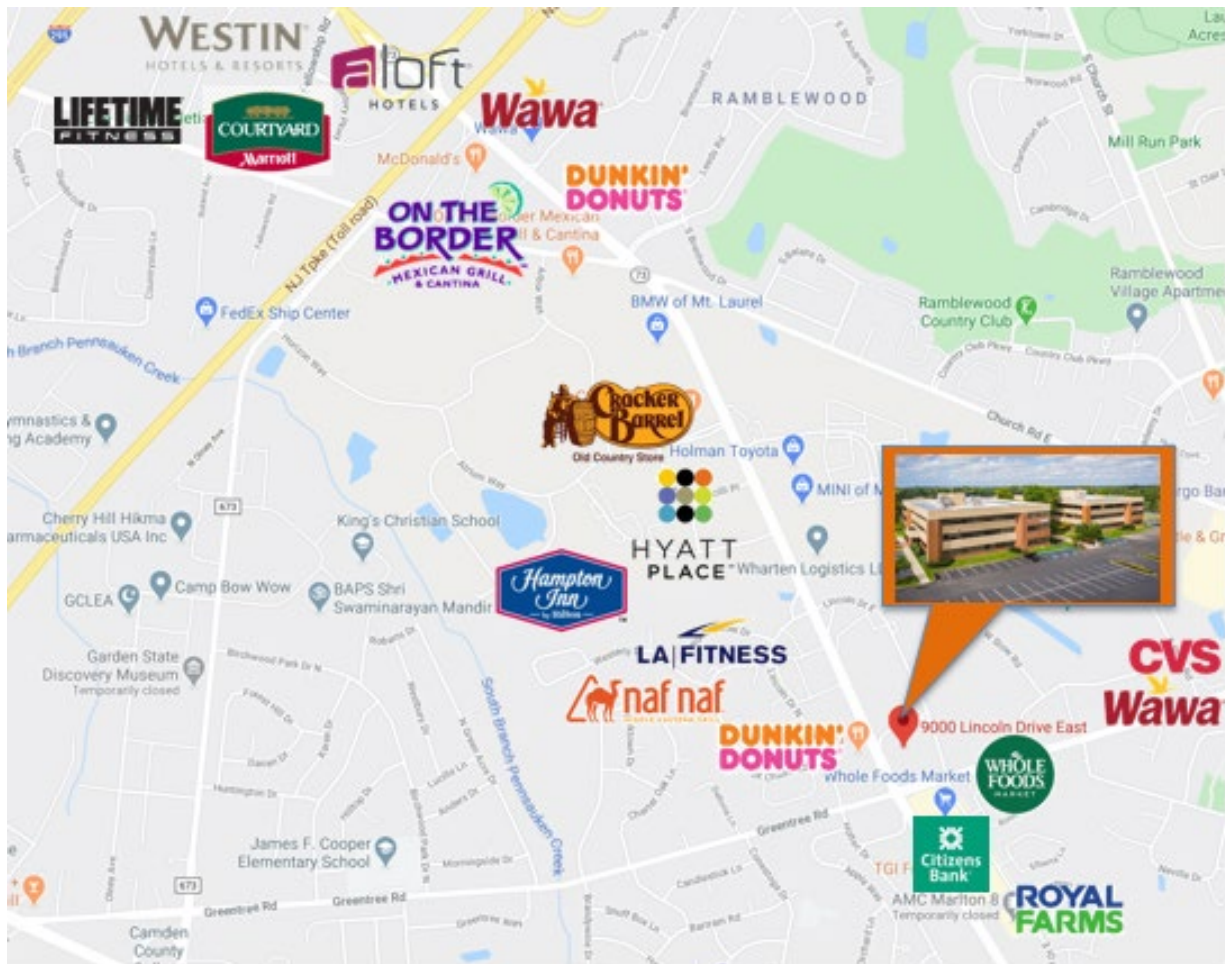

- ✓ 15 minutes to Center City Philadelphia
- ✓ 25 minutes to PHL International Airport
- ✓ 30 minutes to Princeton, NJ
- ✓ 80 minutes to New York City

Rick Schwartz
T: 856-988-8880 | C: 856-669-9115 | F: 856-988-8886
rick.schwartz@veritasrealestate.net

Annie Schwartz
T: 856-988-8880 | C: 609-605-3675 | F: 856-988-8886
Annie@veritasrealestate.net