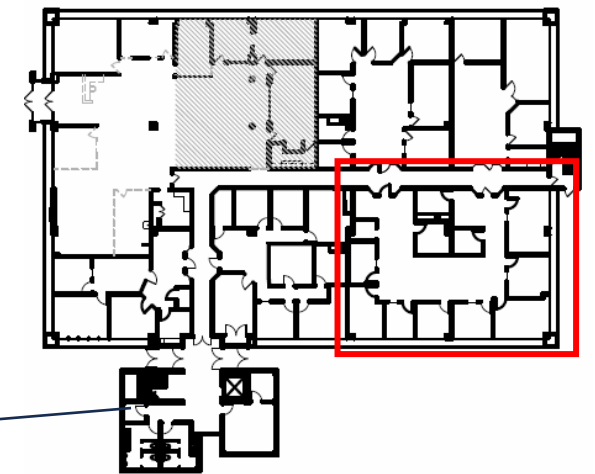

1317 Route 73 | Mt. Laurel, NJ
Suite 102 | 2,798 SF

Lobby,
Restrooms,
Vending

RECENT RENOVATIONS
EXTERIOR & INTERIOR