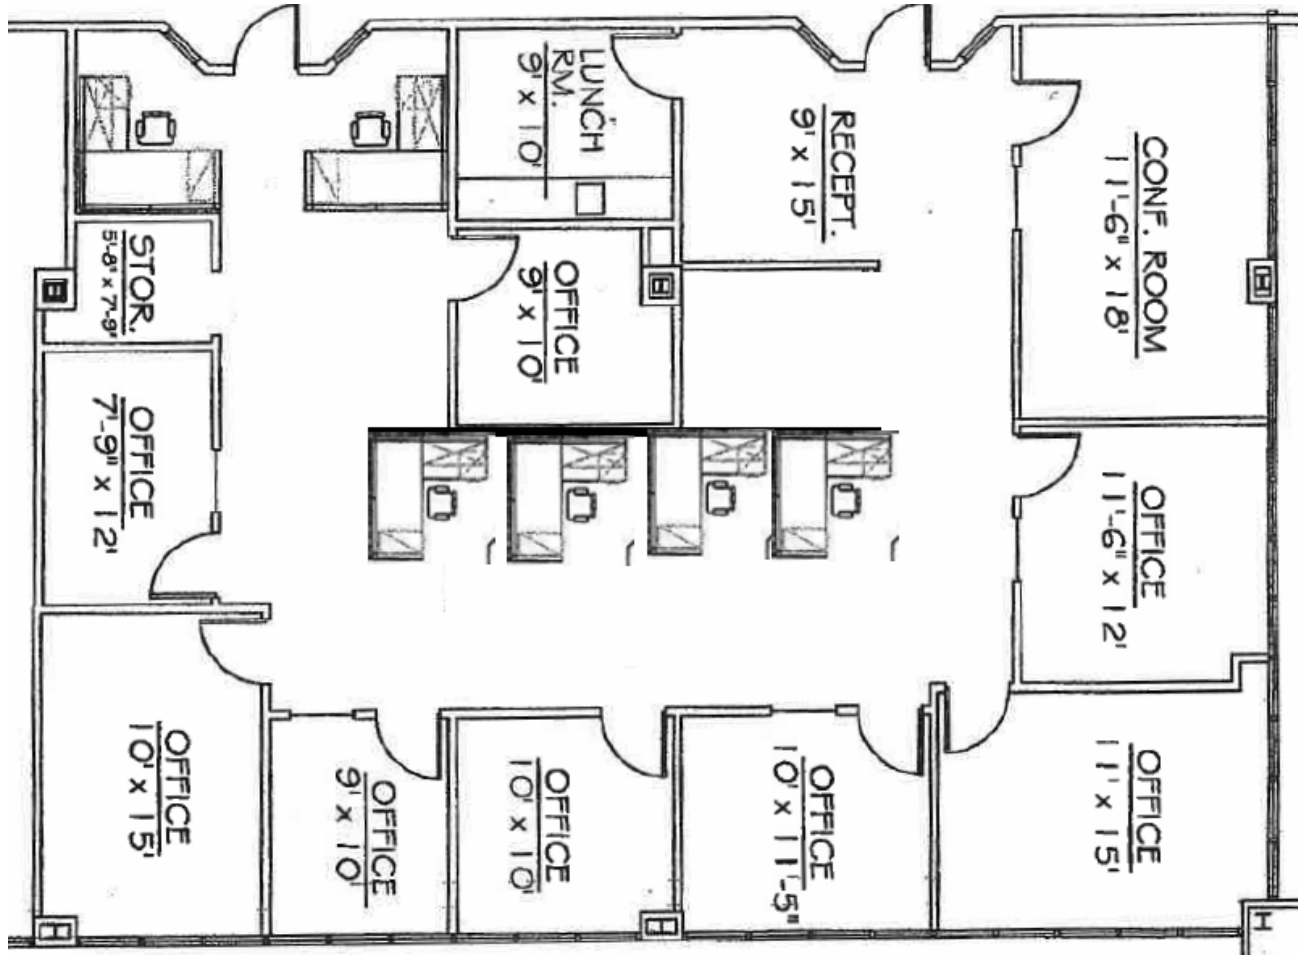

1317 Route 73 | Mt. Laurel, NJ
Suite 102 | 2,798 SF

Lobby,
Restrooms,
Vending

RECENT RENOVATIONS
EXTERIOR & INTERIOR