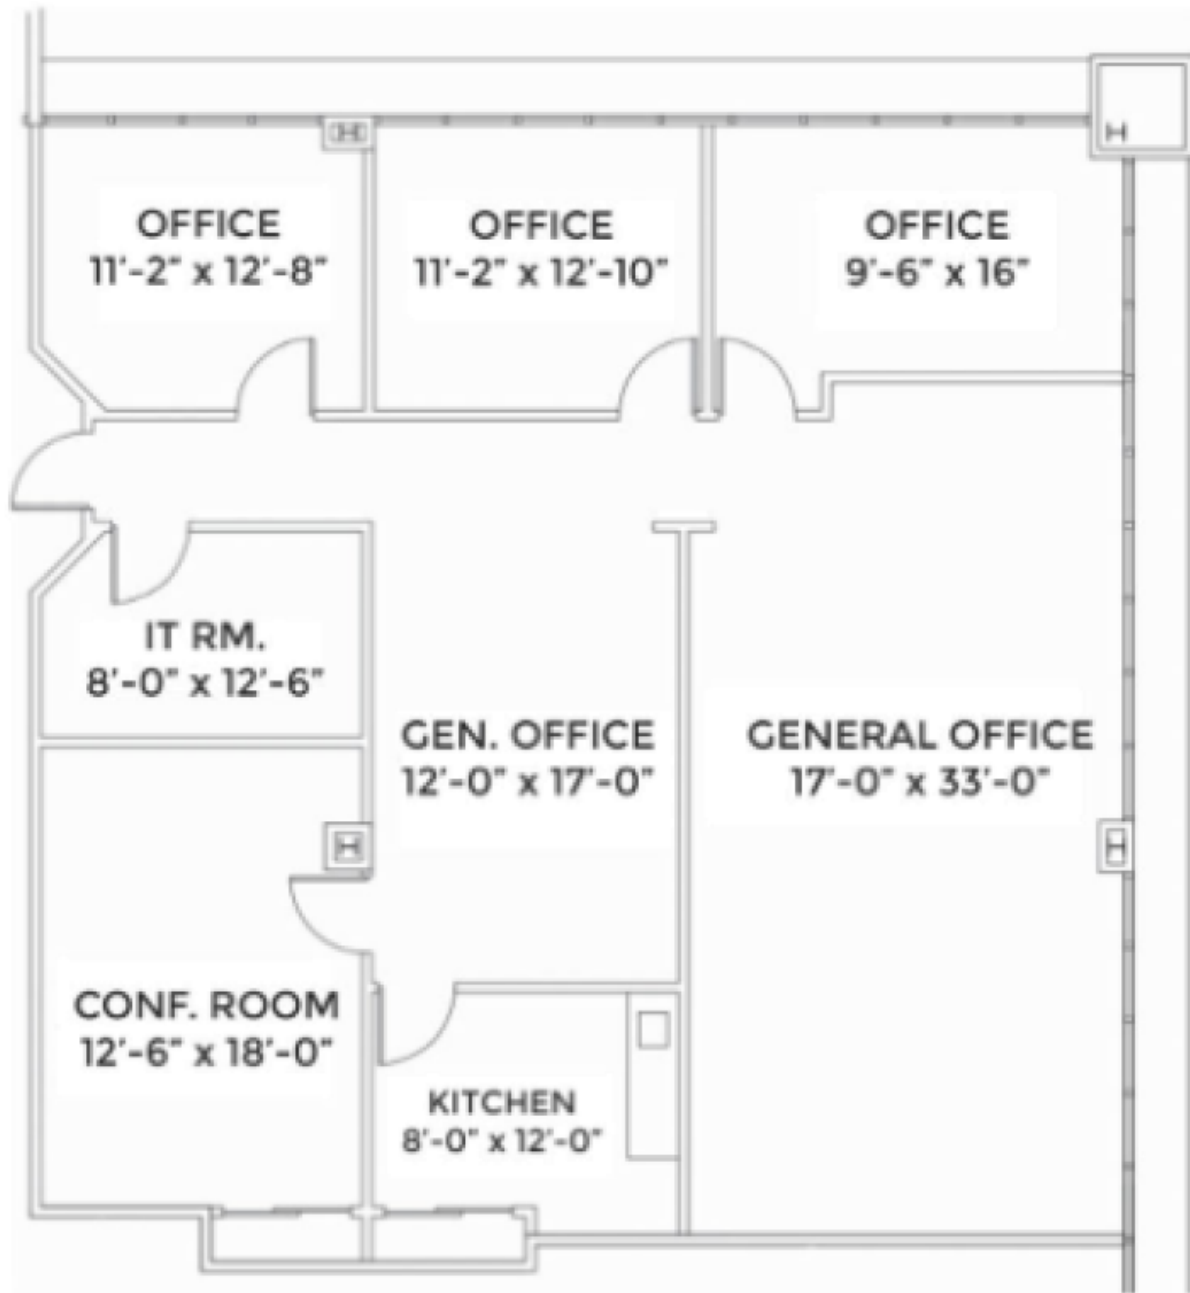

Suite 205 – 2,139 RSF

FOR MOR

Rick Schwartz

o 856.988.8880 c 856.669.9115

rick.schwartz@veritasrealestate.net

Annie Schwartz

o 856.988.8880 c 609-605-3675

annie@veritasrealestate.net