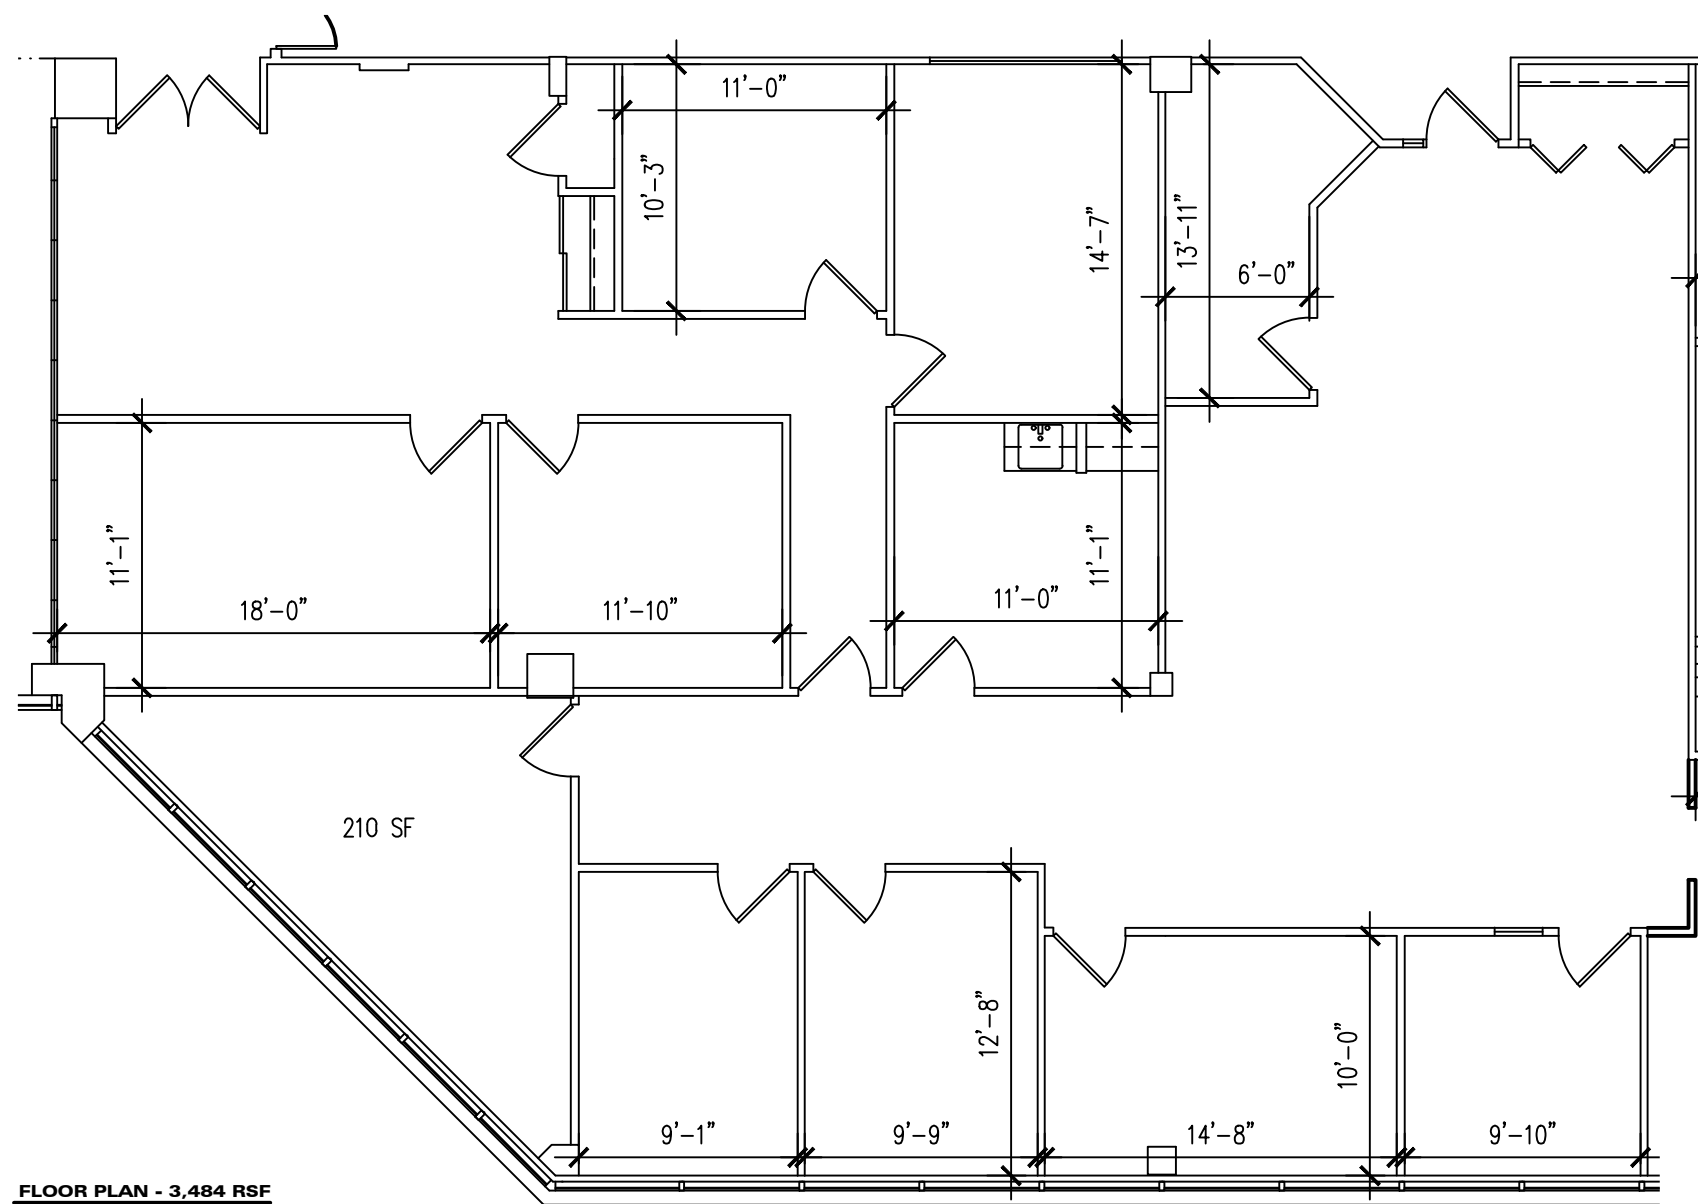

Z:\Weather Fleming\Veritas\5 Greentree Rd Marlton NJ\1st Floor\5 Greentree 01_EC_2021-0102_20240905.dwg

FLOOR PLAN - 3,484 RSF
SCALE: 1/8" = 1'-0"

KEY PLAN - FIRST FLOOR
SCALE: NOT TO SCALE

EXISTING CONDITIONS FOR:
 SUITE 100 A
 5 GREENTREE CENTER
 MARLTON, NJ 08053