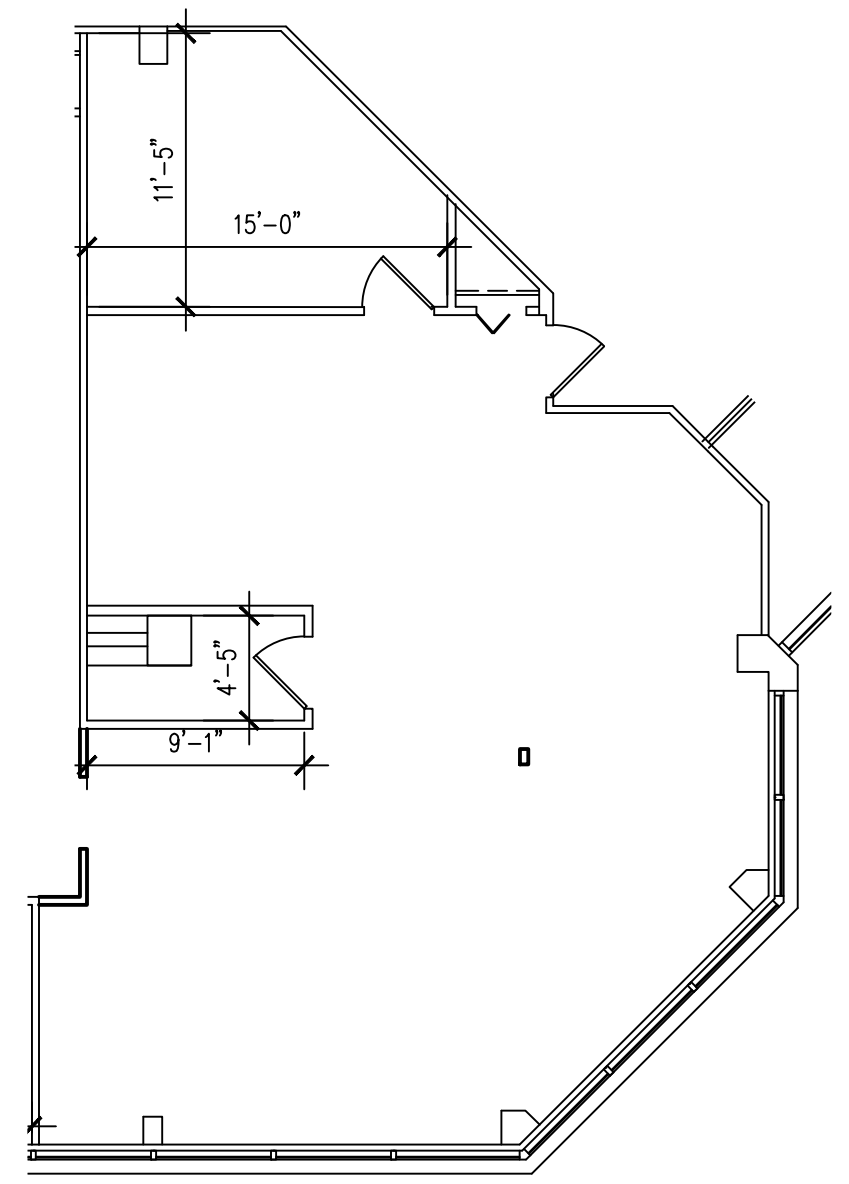

FLOOR PLAN - 1,304 RSF
SCALE: 1/8" = 1'-0"