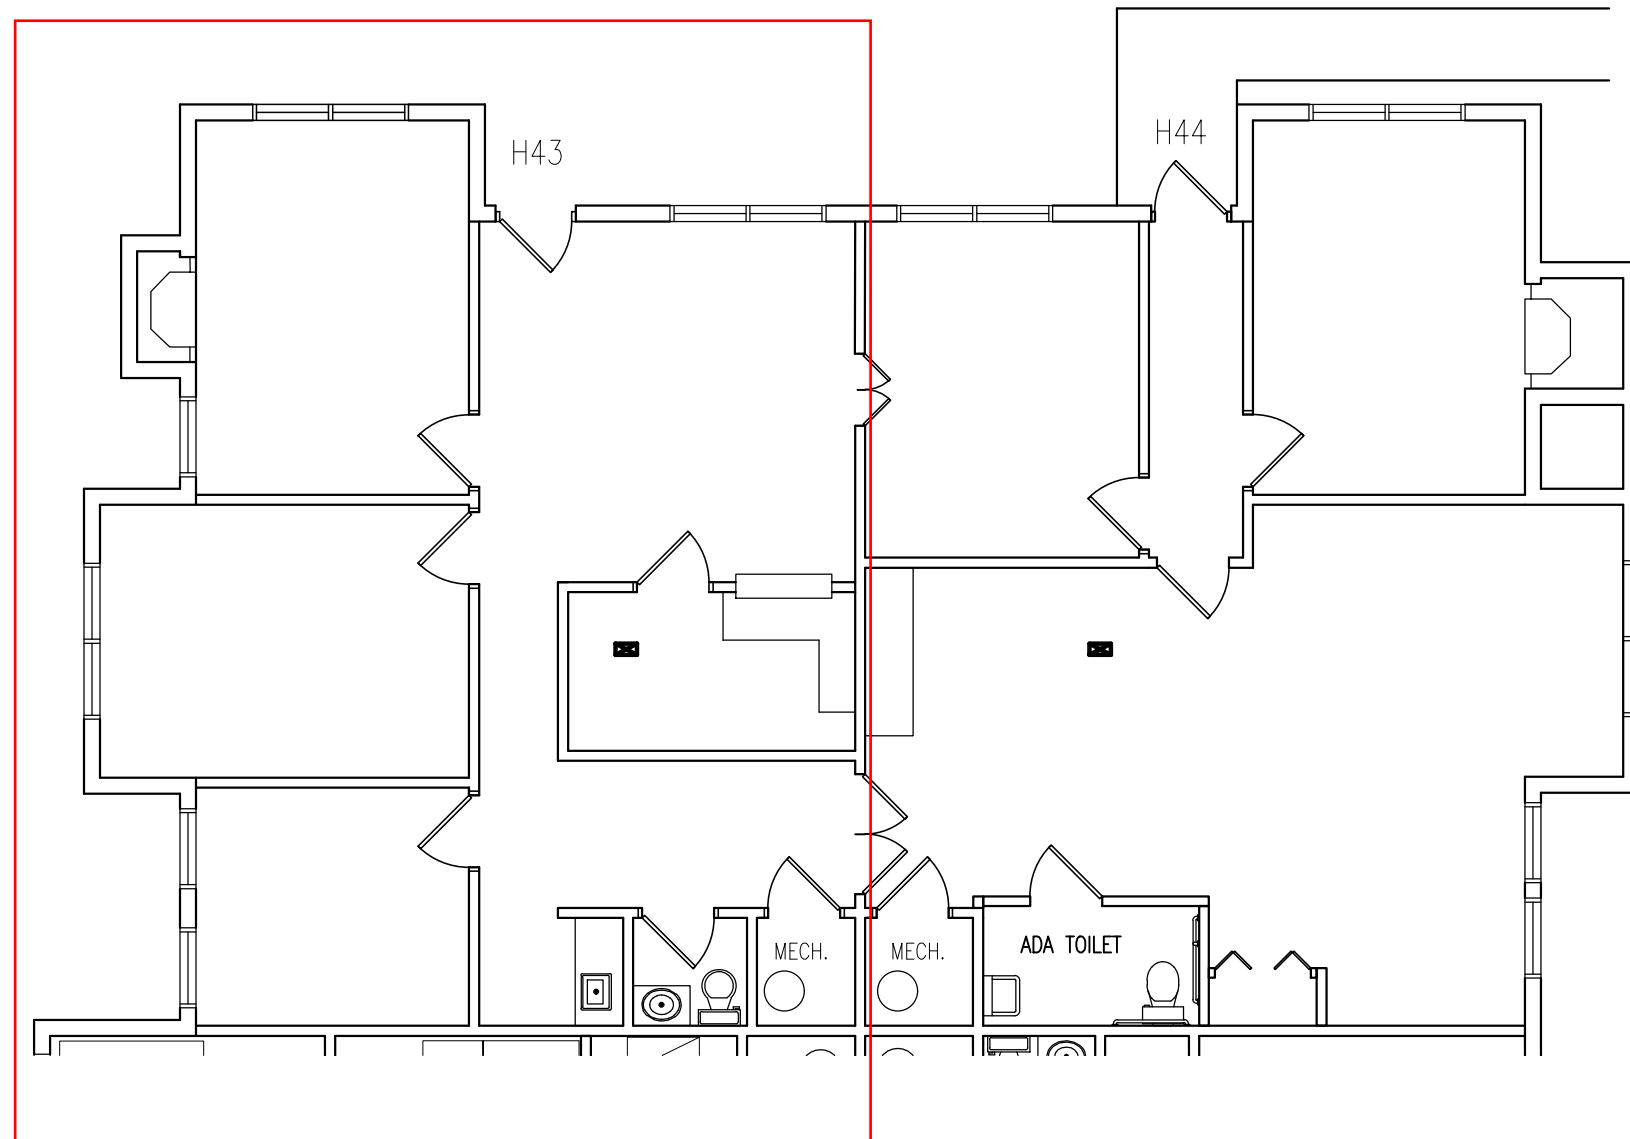

Suite H-43

1,175 RSF

01	AS-BUILT PLAN
AB-1	1/8" = 1'-0"